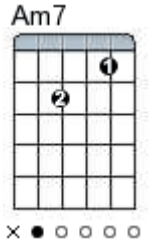

CHRISTMAS TIME - B. Adams

C We waited **Em** all through the **Am** year **C**
F for the day to a **G** ppear
C when we could **E7** be together **Am** in **Am7** harmony **G**
C You know the **Em** time will **Am** come **C**
F peace on earth for every **G** one
C and we can **E7** live forever **Am** in **Am7** a world **Dm** where we are **G** free
Dm let it shine for you and **G** me

®:
C There's something about Christmas time
F something about Christmas time
C that makes you wish it was Christmas every **G** day
To see **C** the joy in the children's eyes
the **F** way that the old folks smile
C says that Christmas **G** will never go a **C** way